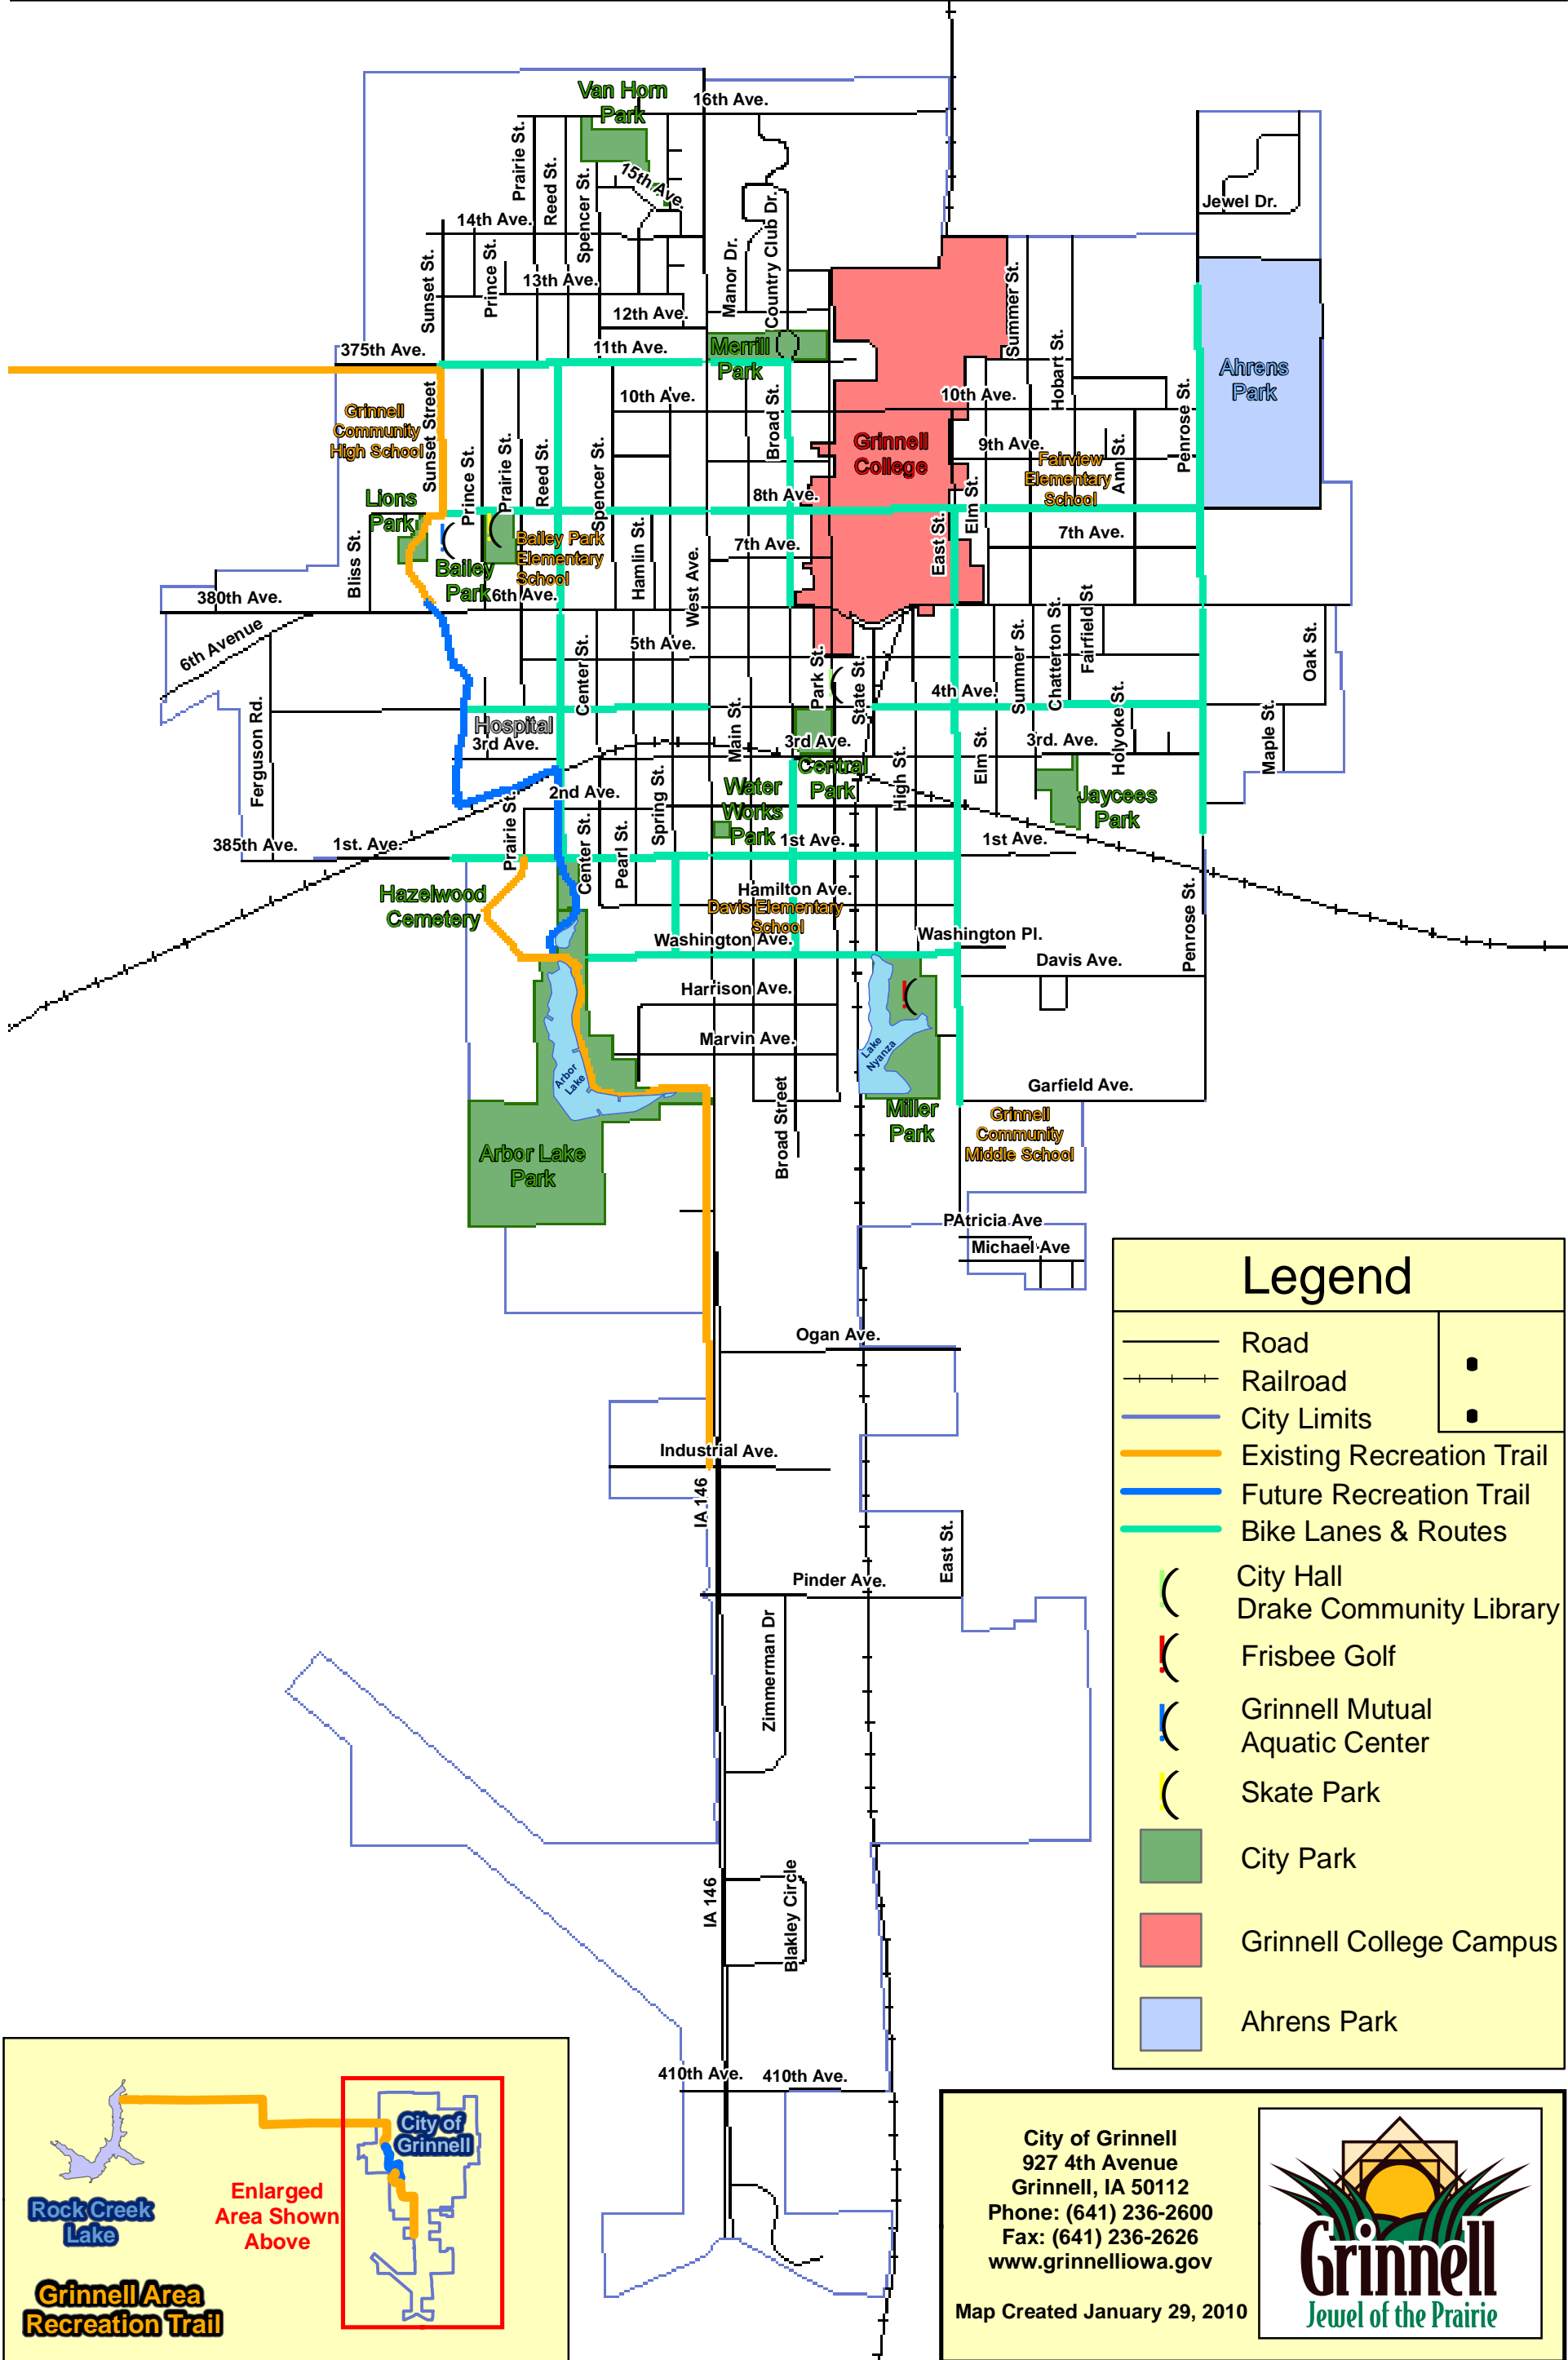

City of Grinnell - Recreation Trail Destinations

Legend

- Road
- Railroad
- City Limits
- Existing Recreation Trail
- Future Recreation Trail
- Bike Lanes & Routes
- City Hall
- Drake Community Library
- Frisbee Golf
- Grinnell Mutual Aquatic Center
- Skate Park
- City Park
- Grinnell College Campus
- Ahrens Park